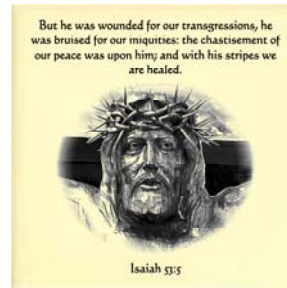

Jesus

TVT200006-

- A Isaiah 53:2
- B Isaiah 53:3
- C Isaiah 53:4
- D Isaiah 53:5