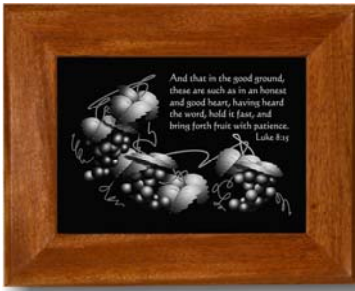

Light Creations
206 Augusta Court
Bristol, VA 24202
Toll Free 888-231-6575

Plaque Series PLQ302
Framed Black Granite

Web: www.lightcreationsproducts.com
Email: sales@lightcreationsproducts.com

Series PLQ302 Plaques are polished 5" x 7" black granite in a beautiful hand crafted Sapele Wood frame. The frame is 7.75" x 9.75" x .75" thick with routed grooves in back for wall hanging.

Roses
PLQ302001

Lord's Prayer
PLQ302005

Grapes
PLQ302002

Lion
PLQ302006

Path
PLQ302003

Dogwood
PLQ302007

Lion and Lamb
PLQ302004

Potters Hands
PLQ302008

Plaque Series PLQ302, Framed Black Granite

Grapes
PLQ302009

Christ
PLQ302014

Golden Apples
PLQ302010

Lighthouse
PLQ302015

Michaelangelo's Adam
PLQ302011

Grapes
PLQ302016

Praying Hands
PLQ302012