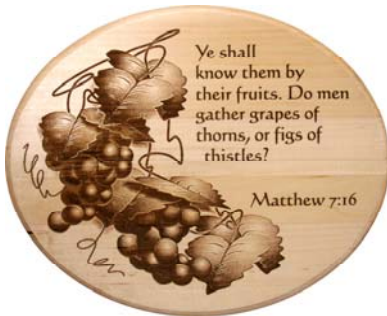

Lighthouse08
 PLQ202003
 Proverbs 3:6

Lighthouse01
 PLQ202004
 John 12:46

Plaque Series PLQ202
 Basswood Oval 8.5" x 10.5"

Basswood Ovals with a clear acrylic finish to bring out the beauty of the natural wood grain. They are approx. 3/4" thick with a scalloped edge and hangers on the back for wall hanging.

Edge Colors Available In addition to the standard Natural Edges, these plaques are available with Colored Edges to accentuate your décor.

Available Colors...

- Sage
- Nutmeg
- Hunter Green
- Wine
- Gold
- Brown
- Natural

Jesus On Water
PLQ202011
John 6:20

House Joshua
PLQ202008
Joshua 24:15

Lion and Lamb
PLQ202012
Isaiah 11:6

Plaque Series PLQ202 Basswood Oval 8.5" x 10.5"

Lily
PLQ202013
John 20:29

Lighthouse10
PLQ202017
Matthew 5:14

Crown and Nails
PLQ202014
Isaiah 53:6
and Luke 22:42

Lighthouse09
PLQ202018
2 Samuel 22:29

Grapes
PLQ202015
Matthew 7:16

Potter's Hands
PLQ202016
Isaiah 64:8