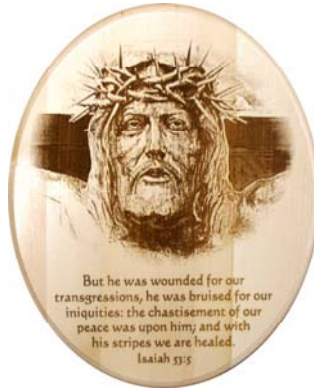

Lighthouse02
PLQ202005
Psalm 119:105

Lighthouse03
PLQ202006
Revelation 22:5

Christ
PLQ202009
Isaiah 53:5